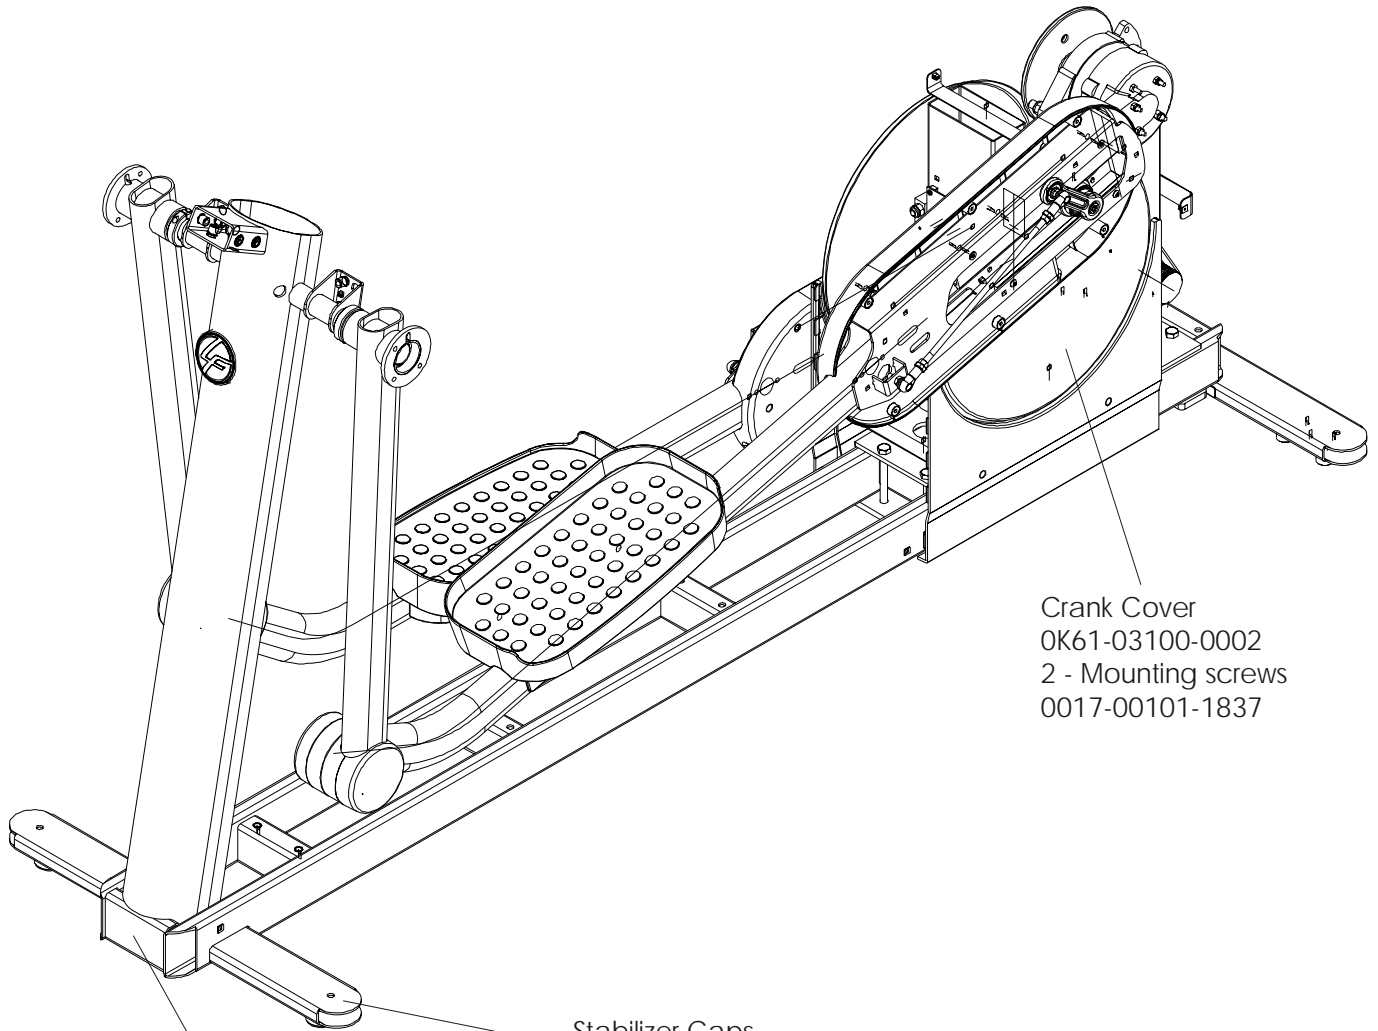

Crank Cover
OK61-03100-0002
2 - Mounting screws
0017-00101-1837

Stabilizer Caps
4 - OK62-01003-0000

Front frame Cap
OK62-01004-0000
Mounting Screws
(Located on front sides of Ladder Frame Cover)
2- 0017-00101-1795